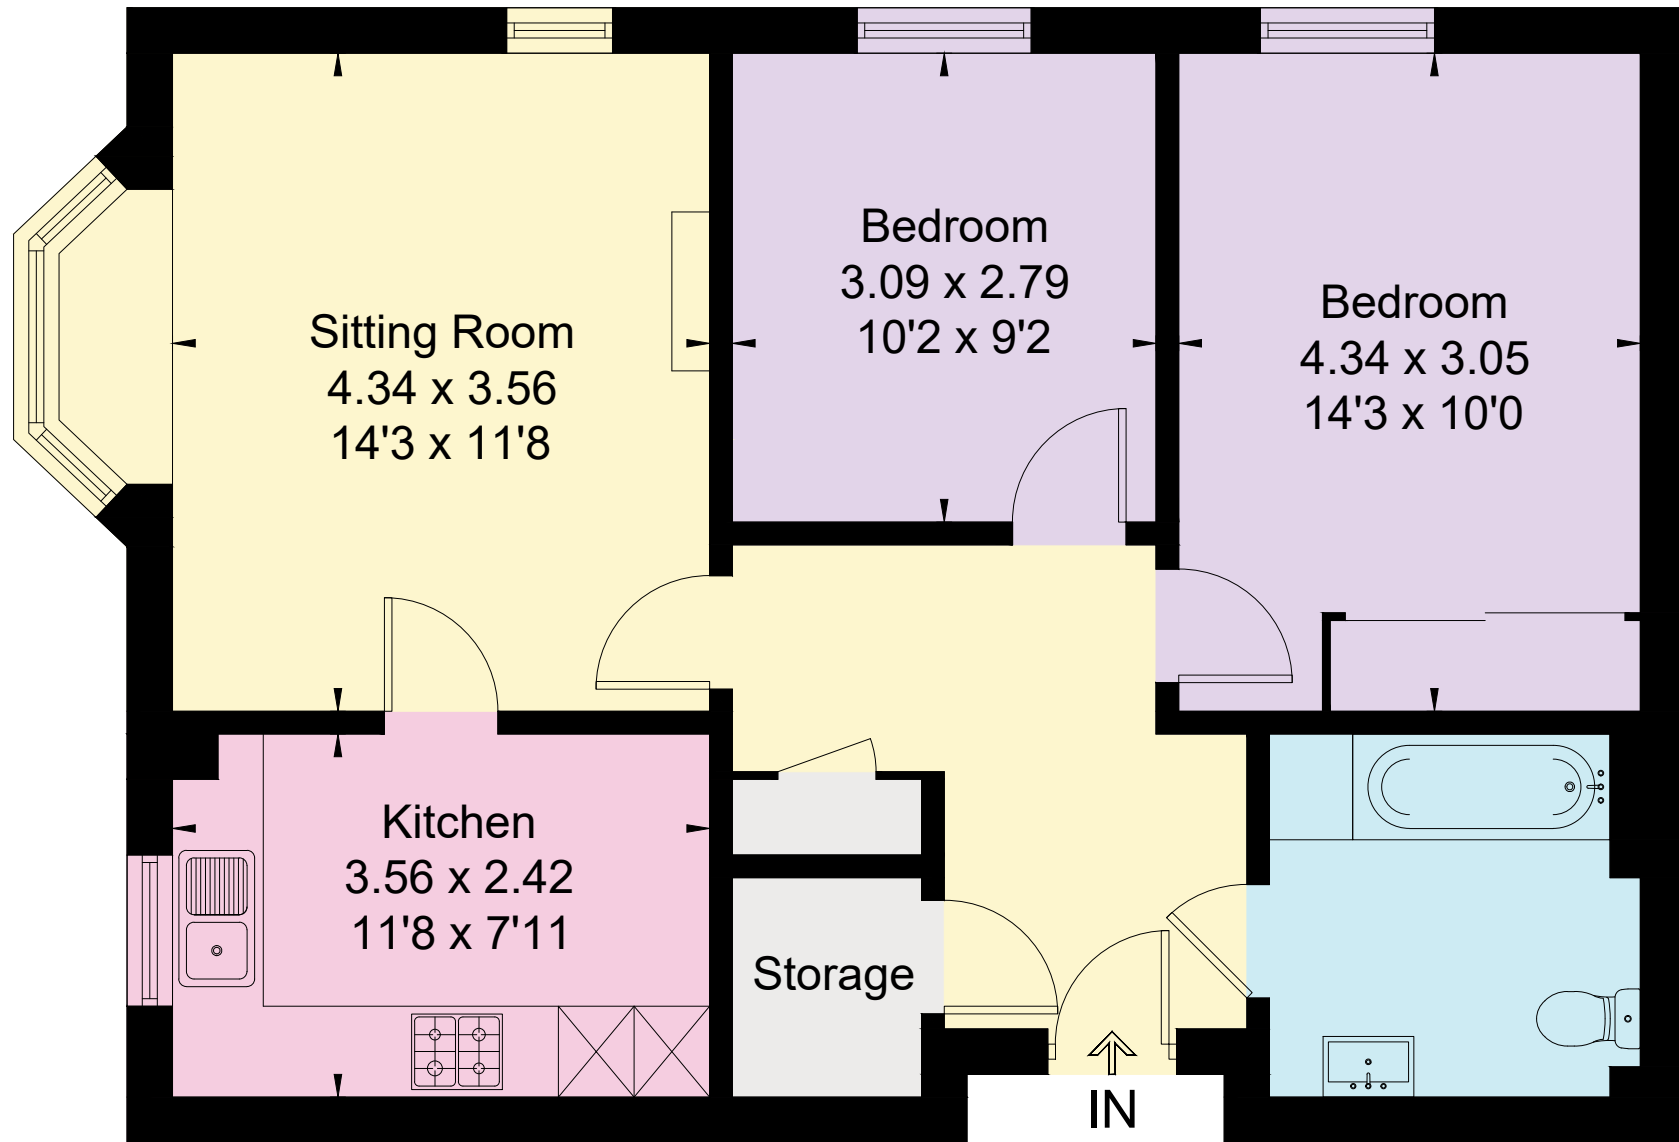

Approximate Floor Area = 66 sq m / 710 sq ft

First Floor

This floor plan has been drawn in accordance with RICS Property Measurement 2nd edition.

All measurements, including the floor area, are approximate and for illustrative purposes only. @fourwalls-group.com #105245