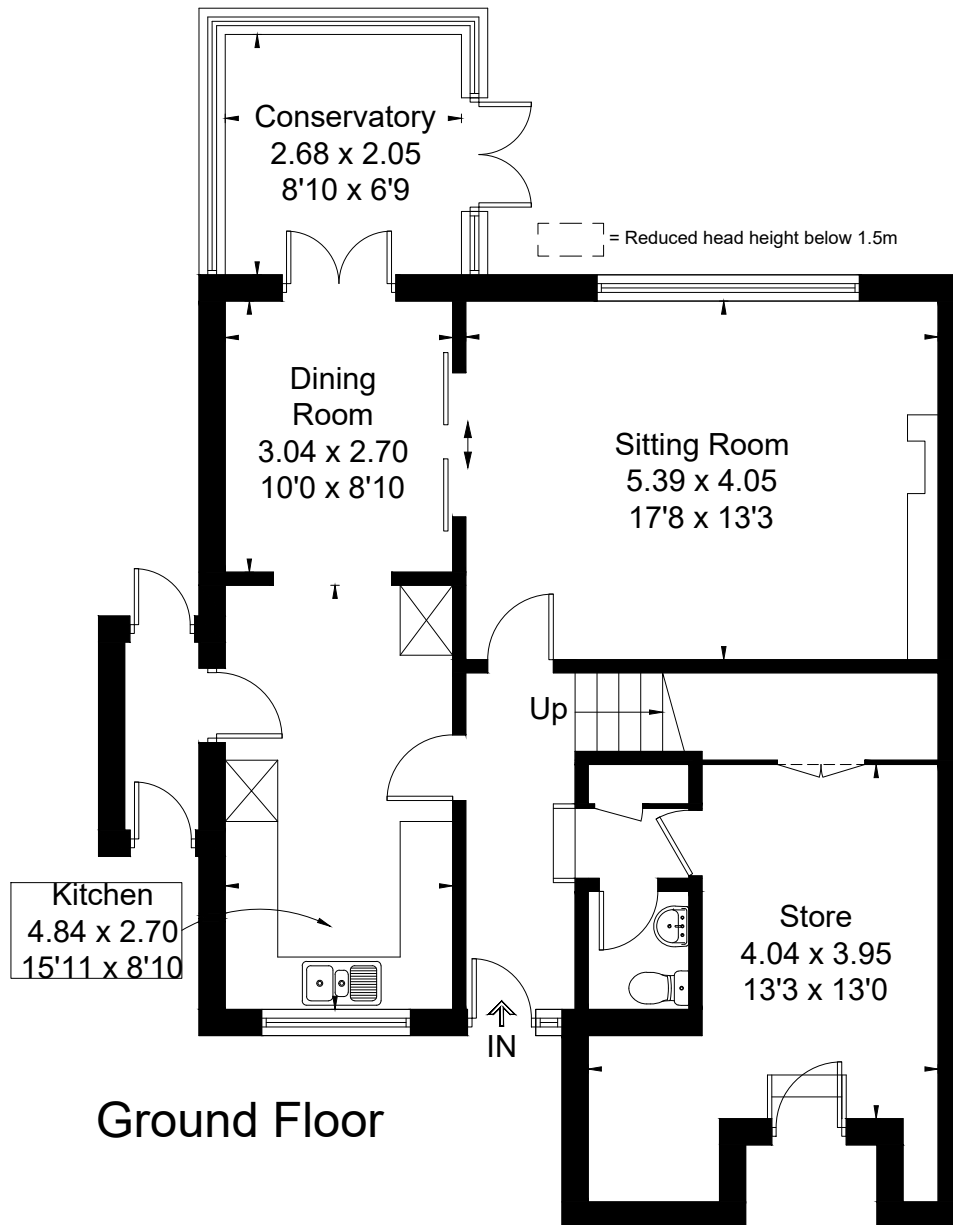

Approximate Floor Area = 150.0 sq m / 1615 sq ft

This floor plan has been drawn in accordance with RICS Property Measurement 2nd edition.

All measurements, including the floor area, are approximate and for illustrative purposes only. @fourwalls-group.com #94804