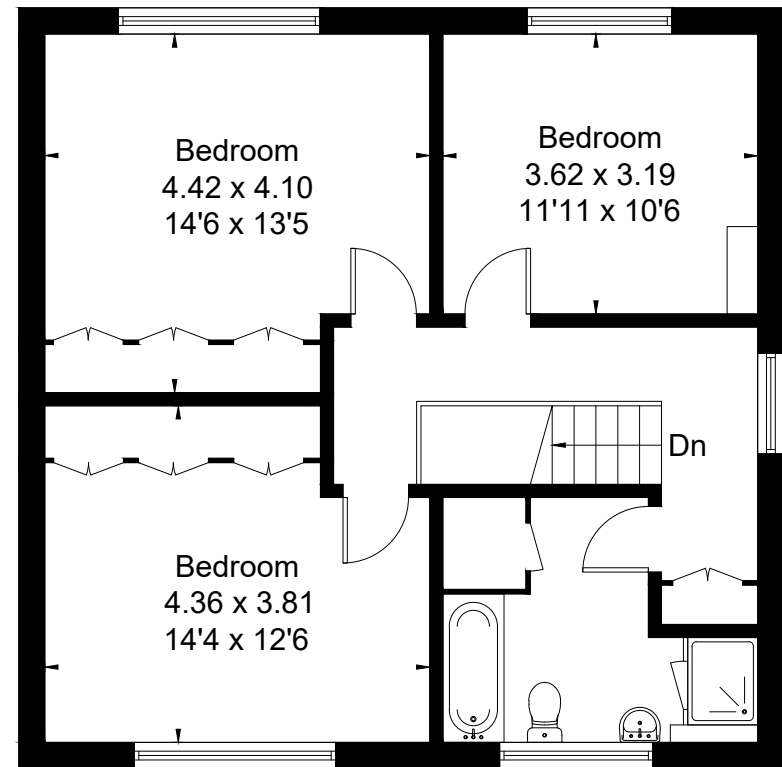

Approximate Floor Area = 150.0 sq m / 1615 sq ft

This floor plan has been drawn in accordance with RICS Property Measurement 2nd edition.

All measurements, including the floor area, are approximate and for illustrative purposes only. @fourwalls-group.com #94804