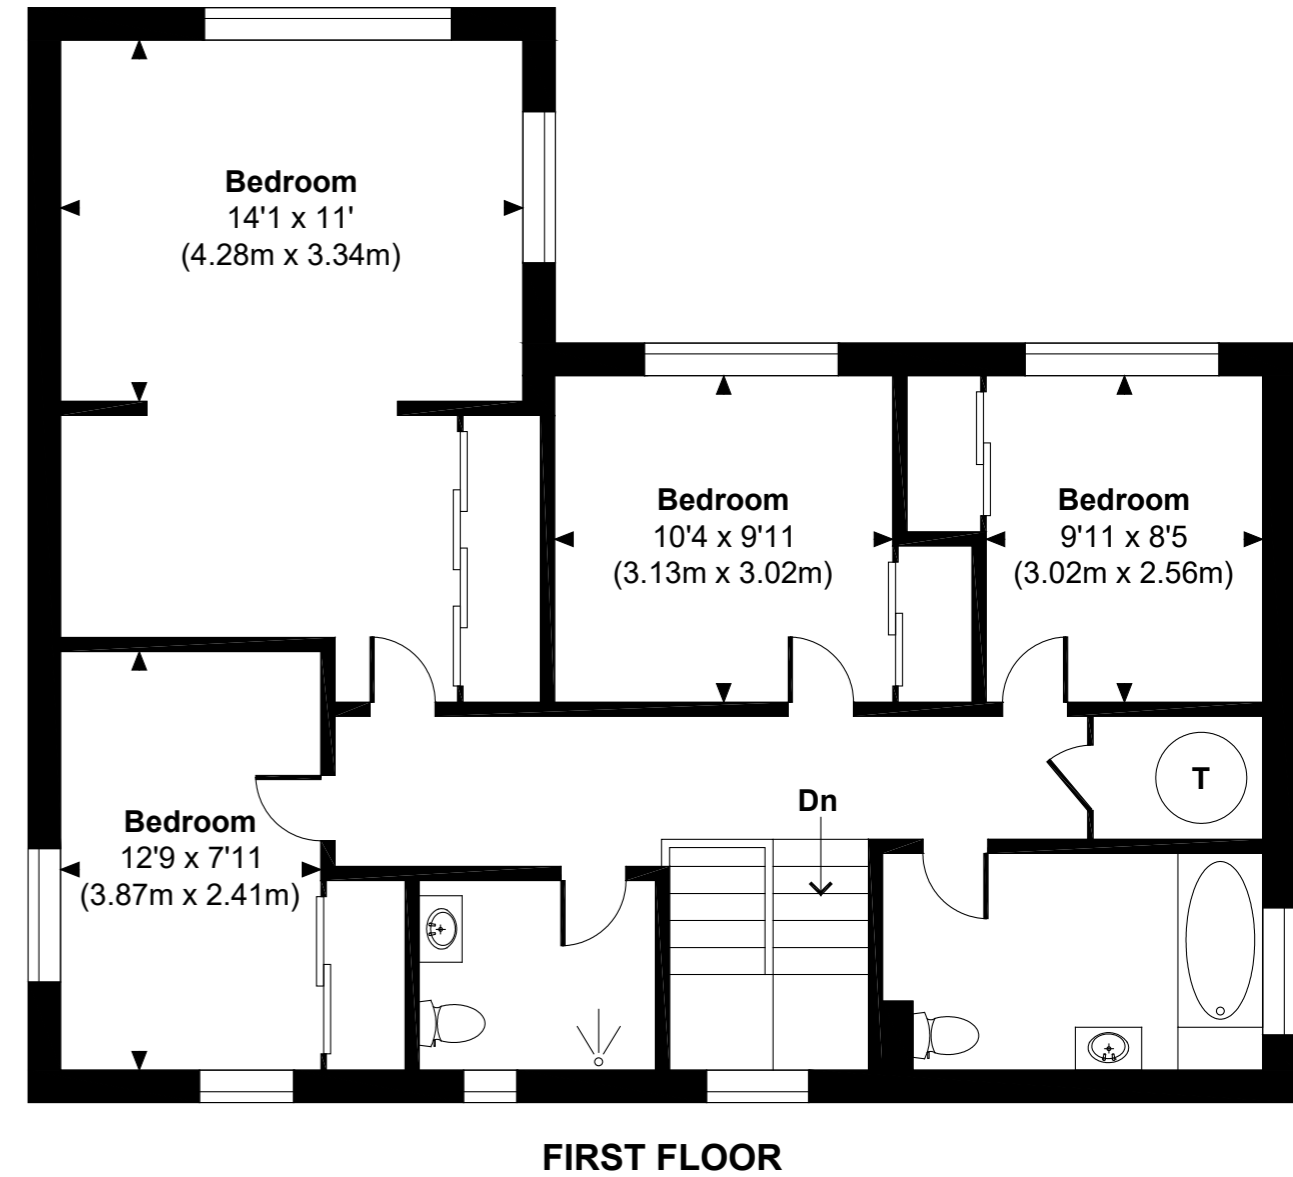

Hadrians Close

Approximate Gross Internal Area
Total = 2134 Sq Ft / 198.30 Sq M

© www.propertyfocus.co | Professional Property Photography & Floorplans

This plan is for illustrative purposes only and is not to scale. If specified, the Gross Internal Area (GIA), dimensions, North point orientation and the size and placement of features are approximate and should not be relied on as a statement of fact. No guarantee is given for the GIA and no responsibility is taken for any error, omission or misrepresentation.