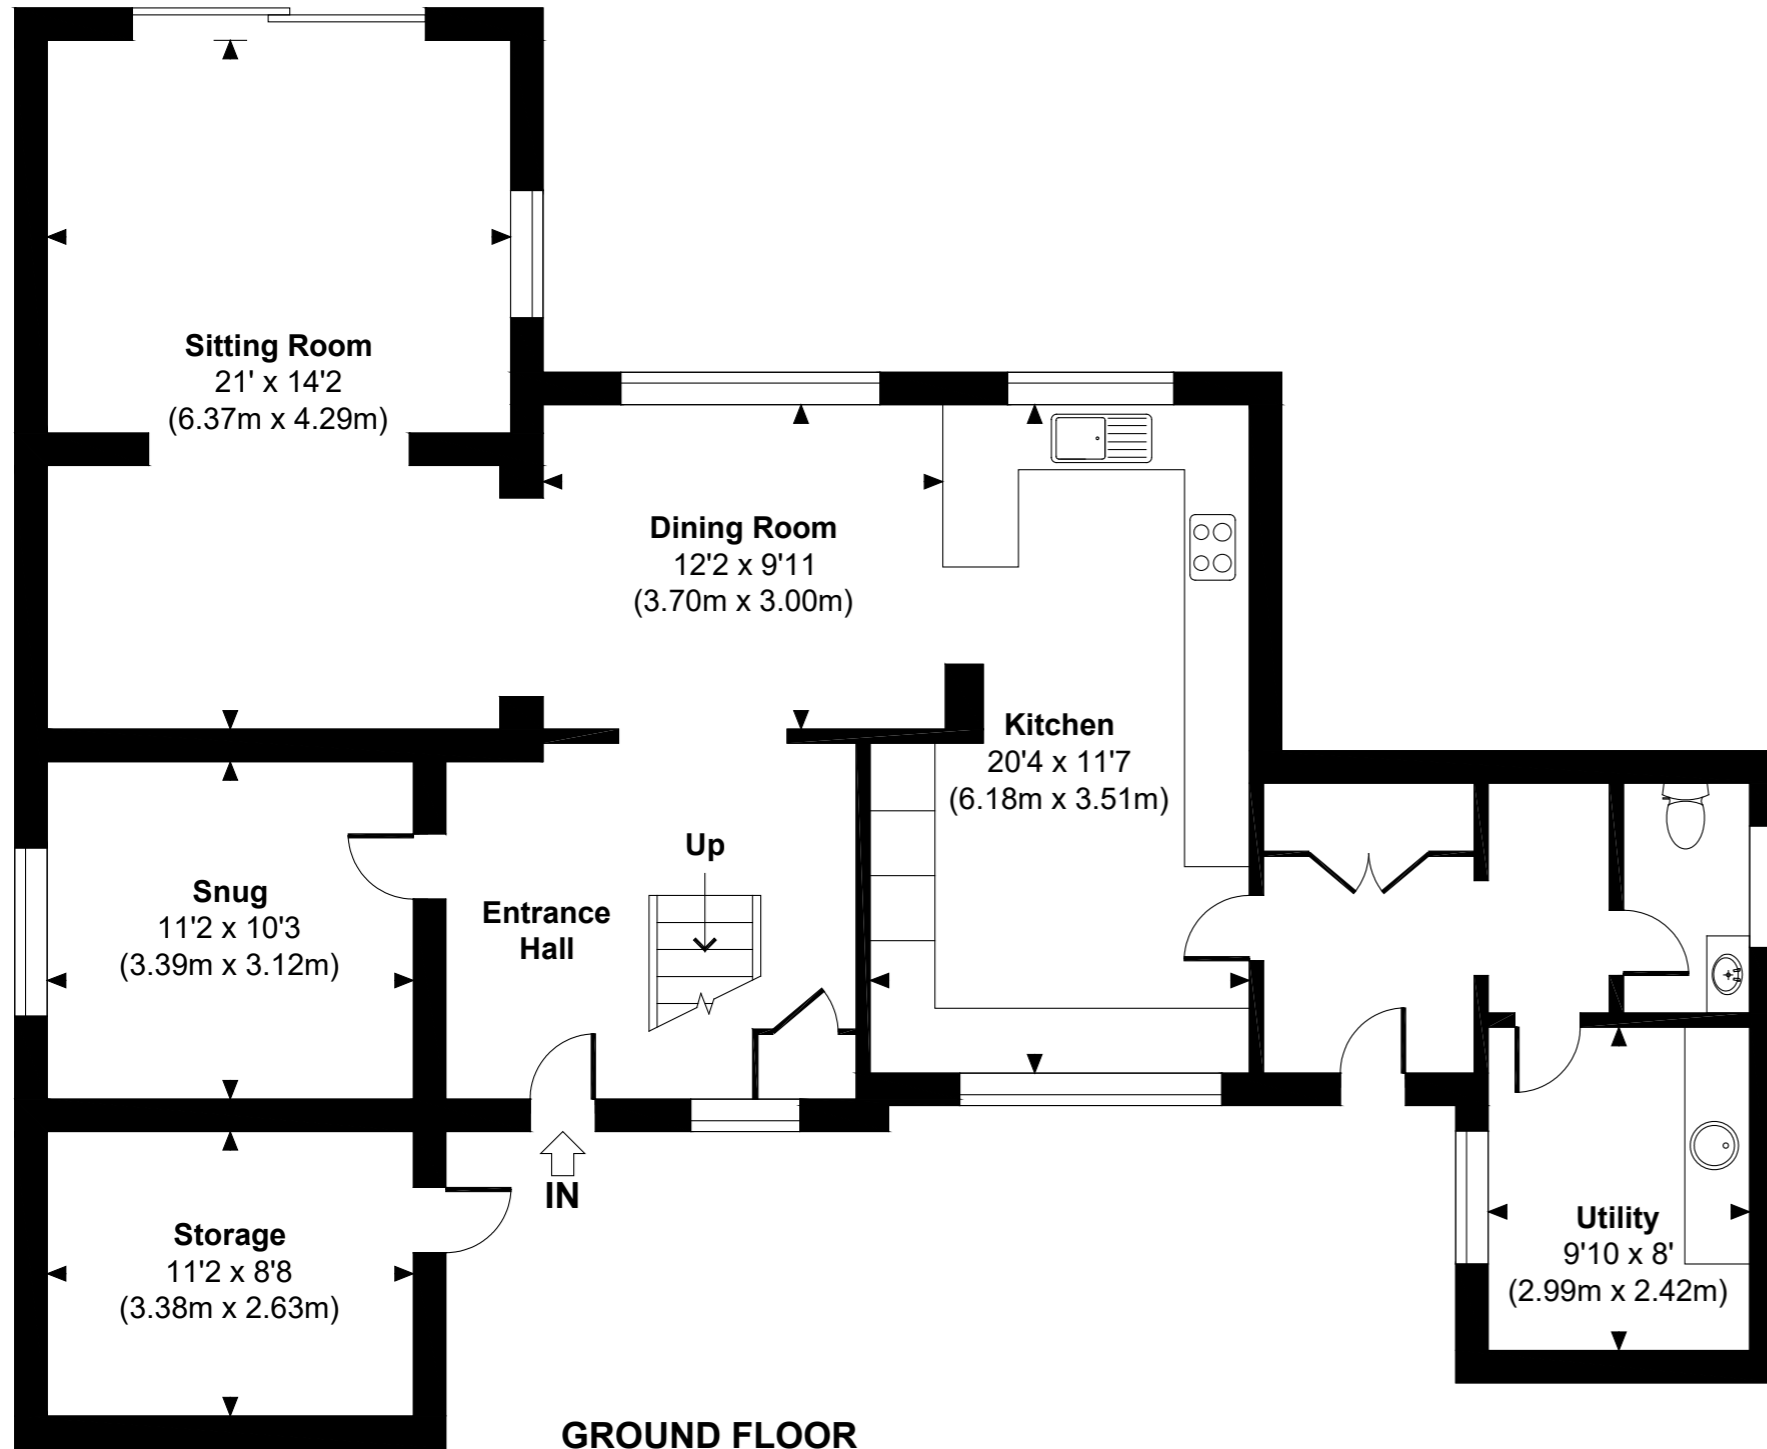

Hadrians Close

Approximate Gross Internal Area
Total = 2134 Sq Ft / 198.30 Sq M

© www.propertyfocus.co | Professional Property Photography & Floorplans

This plan is for illustrative purposes only and is not to scale. If specified, the Gross Internal Area (GIA), dimensions, North point orientation and the size and placement of features are approximate and should not be relied on as a statement of fact. No guarantee is given for the GIA and no responsibility is taken for any error, omission or misrepresentation.